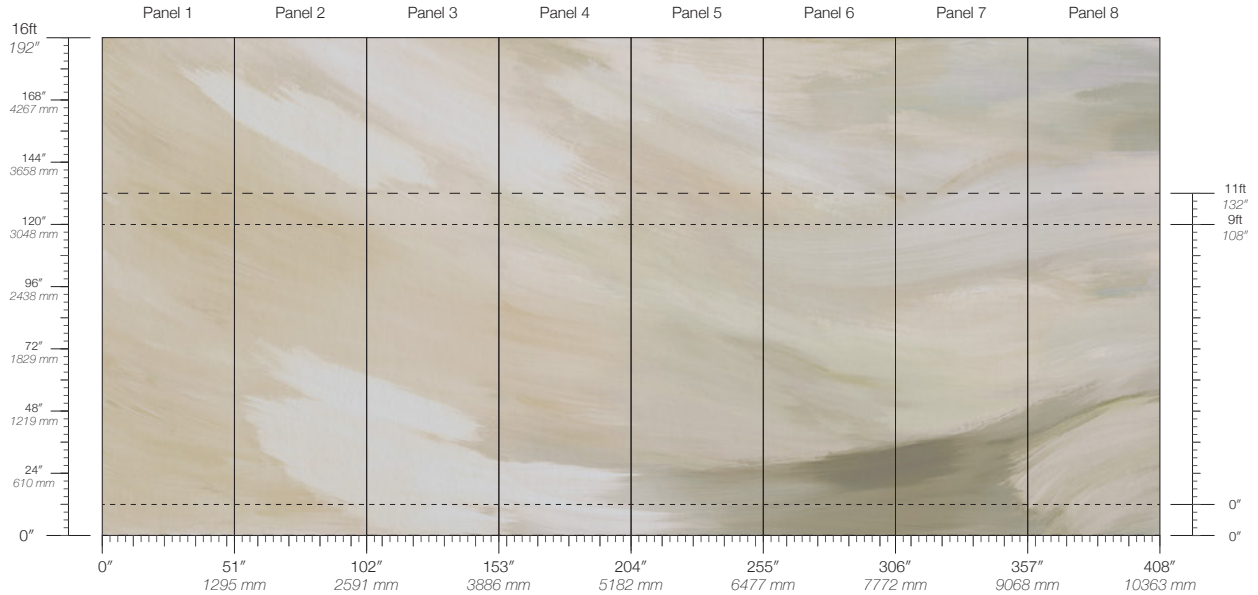

Luminous Lucent

Suitable for residential and commercial projects

COLOR

Lucent

ITEM

8646

CONTENT

Type II PVC-Free

PANEL WIDTH

51" / 1295 mm trimmed

PANEL HEIGHT

108" / 2743 mm base
132" / 3353 mm standard
192" / 4877 mm extended

REPEAT

Non-repeating

STOCK

Made to order

LEAD TIME

4 weeks to print

MINIMUM

1 panel

PRICE

Available upon request

ORIGIN

USA

DETAILS

Custom options available

MAINTENANCE

Water-based cleanser

ENVIRONMENTAL

HPD Available
Declare Label
Red List Free
Low VOC
Contributes to LEED v4
Post-Consumer Recycled Content

SPECS

Olefin Composite Face
Polyester/Cotton Woven Backing
13.33 oz/yd²
452 g/m²
Stippled Surface Texture

TESTING

ASTM E84 Adhered Class A
CAN/ULC-S102
EN 15102 Class B, s1 d0
CDPH CA Section 01350

DISCLAIMER

Refer to our website to see the full mural artwork. Reference the physical sample for color and texture. Panel maps represent mural artwork only.